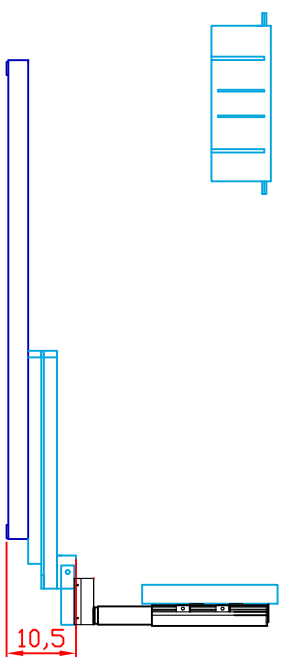

SIDE VIEW
SWUNG UP

MODEL # UTB-4000
TRAVEL 38.0"
LIFT CAPACITY
175 LBS

Activated Decor, Inc.

1-877-593-9711

DWG. NO. UTB-4000
SCALE: N/A
SHEET 1 OF 1