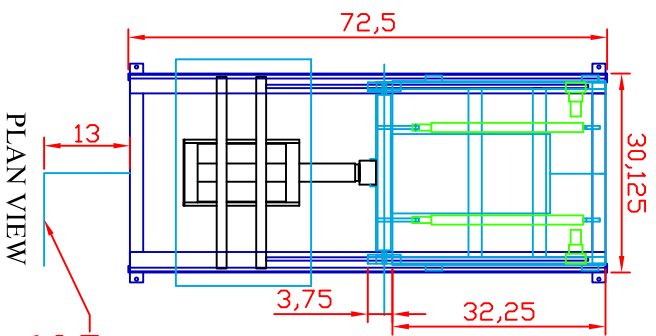

NOTE: THE UTB USES ALL OUR
VERTICAL MODEL LIFTS

MODELS: 1000, 2500, 3000 and 4000

PLAN VIEW

Extended front edge
of lift mounting tray
when swung up