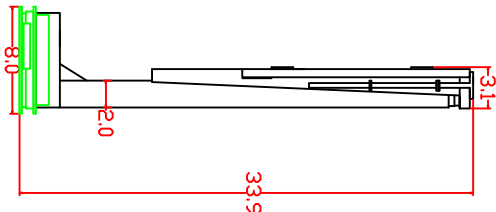

Model M-385 MR

Load Rating 125 lb

Net Stroke 38.5 in

AC Power Supply