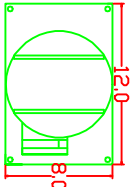

Model M-385 MR

Load Rating 125 lb

Net Stroke 38.5 in

AC Power Supply