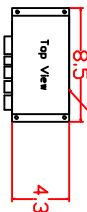

Model M-385 MR

Load Rating 125 lb

Net Stroke 38.5 in

AC Power Supply